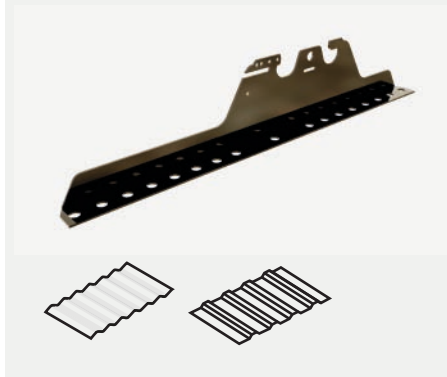

RAULI

CATALOG 2024

2024-08-08 FIN X

**BLACK
WALL
FLAT**

Käpälämäenkatu 10-12
FI-11710 RIIHIMÄKI

tel. +358 19 278 3303
sales@raulibrackets.com

01. TILE SHAPE STEEL SHEET ROOF

- 11160 Rauli Black All In One Bracket
- 11058 Rauli Black Roof Safety Screw 7x50 - 2pcs
- 11056 Rauli Black Extension Ring 16mm - 1pcs
- 11057 Rauli Black Extension Ring 21mm
- 11055 Rauli Black Rubber Seal Ring - 2pcs

11160

11058

11056

11057

11055

02. STEEL SHEET ROOF, BITUMEN ROOF

- 11160 Rauli Black All In One Bracket
- 11058 Rauli Black Roof Safety Screw 7x50 - 2pcs
- 11055 Rauli Black Rubber Seal Ring - 2pcs

11160

11058

11055

03. STANDING SEAM ROOF

- 11161 Rauli Black Seam Roof Bracket

Included in package:

- Rauli Black Seam Roof Hook - 2pcs
- Rauli Black Bolt M8x40mm Grey - 2pcs

11161

04. RAILS