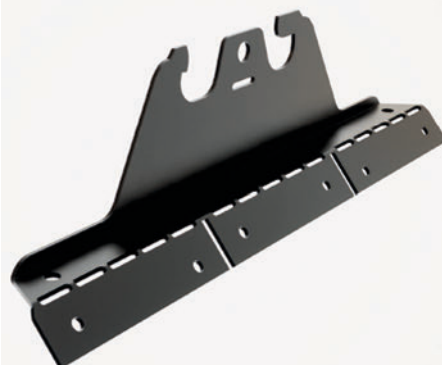

12. SELF SUPPORTING METAL SHEET ROOF

- 11165 Rauli Black T20 Profile Roof
- 11079 Rauli Sealing tape 3 x 20mm 25 m T20-75/wall (2 x 20cm)
- 11078 Rauli Black Screw 7x40mm - 4pcs

11165