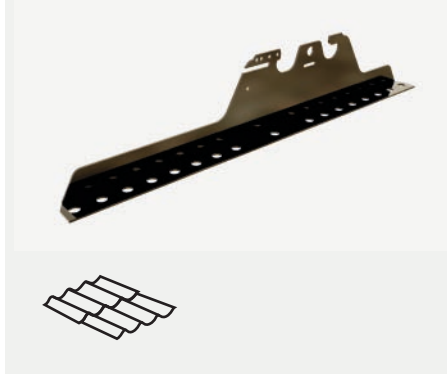

RAULI

CATALOG 2024

2024-08-08 FIN X

**BLACK
WALL
FLAT**

Käpälämäenkatu 10-12
FI-11710 RIIHIMÄKI

tel. +358 19 278 3303
sales@raulibrackets.com

01. TILE SHAPE STEEL SHEET ROOF

- 11160 Rauli Black All In One Bracket
- 11058 Rauli Black Roof Safety Screw 7x50 - 2pcs
- 11056 Rauli Black Extension Ring 16mm - 1pcs
- 11057 Rauli Black Extension Ring 21mm
- 11055 Rauli Black Rubber Seal Ring - 2pcs

11160

11058

11056

11057

11055

02. STEEL SHEET ROOF, BITUMEN ROOF

- 11160 Rauli Black All In One Bracket
- 11058 Rauli Black Roof Safety Screw 7x50 - 2pcs
- 11055 Rauli Black Rubber Seal Ring - 2pcs

11160

11058

11055

03. STANDING SEAM ROOF

- 11161 Rauli Black Seam Roof Bracket

Included in package:

- Rauli Black Seam Roof Hook - 2pcs
- Rauli Black Bolt M8x40mm Grey - 2pcs

11161

04. RAILS