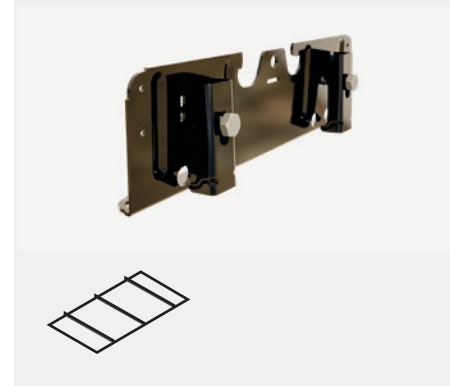

11160

11058

11056

11057

11055

02. STEEL SHEET ROOF, BITUMEN ROOF

- 11160 Rauli Black All In One Bracket
- 11058 Rauli Black Roof Safety Screw 7x50 - 2pcs
- 11055 Rauli Black Rubber Seal Ring - 2pcs

11160

11058

11055

03. STANDING SEAM ROOF

- 11161 Rauli Black Seam Roof Bracket

Included in package:

- Rauli Black Seam Roof Hook - 2pcs
- Rauli Black Bolt M8x40mm Grey - 2pcs

11161

04. RAILS

- 11083 Rauli Black Profile Rail 0,3m
- 11140 Rauli Black Profile Rail 1,22m
- 11141 Rauli Black Profile Rail 2,39m
- 11139 Rauli Black Profile Rail 2,45m
- 11091 Rauli Black Profile Rail 5,30m

11083

11141